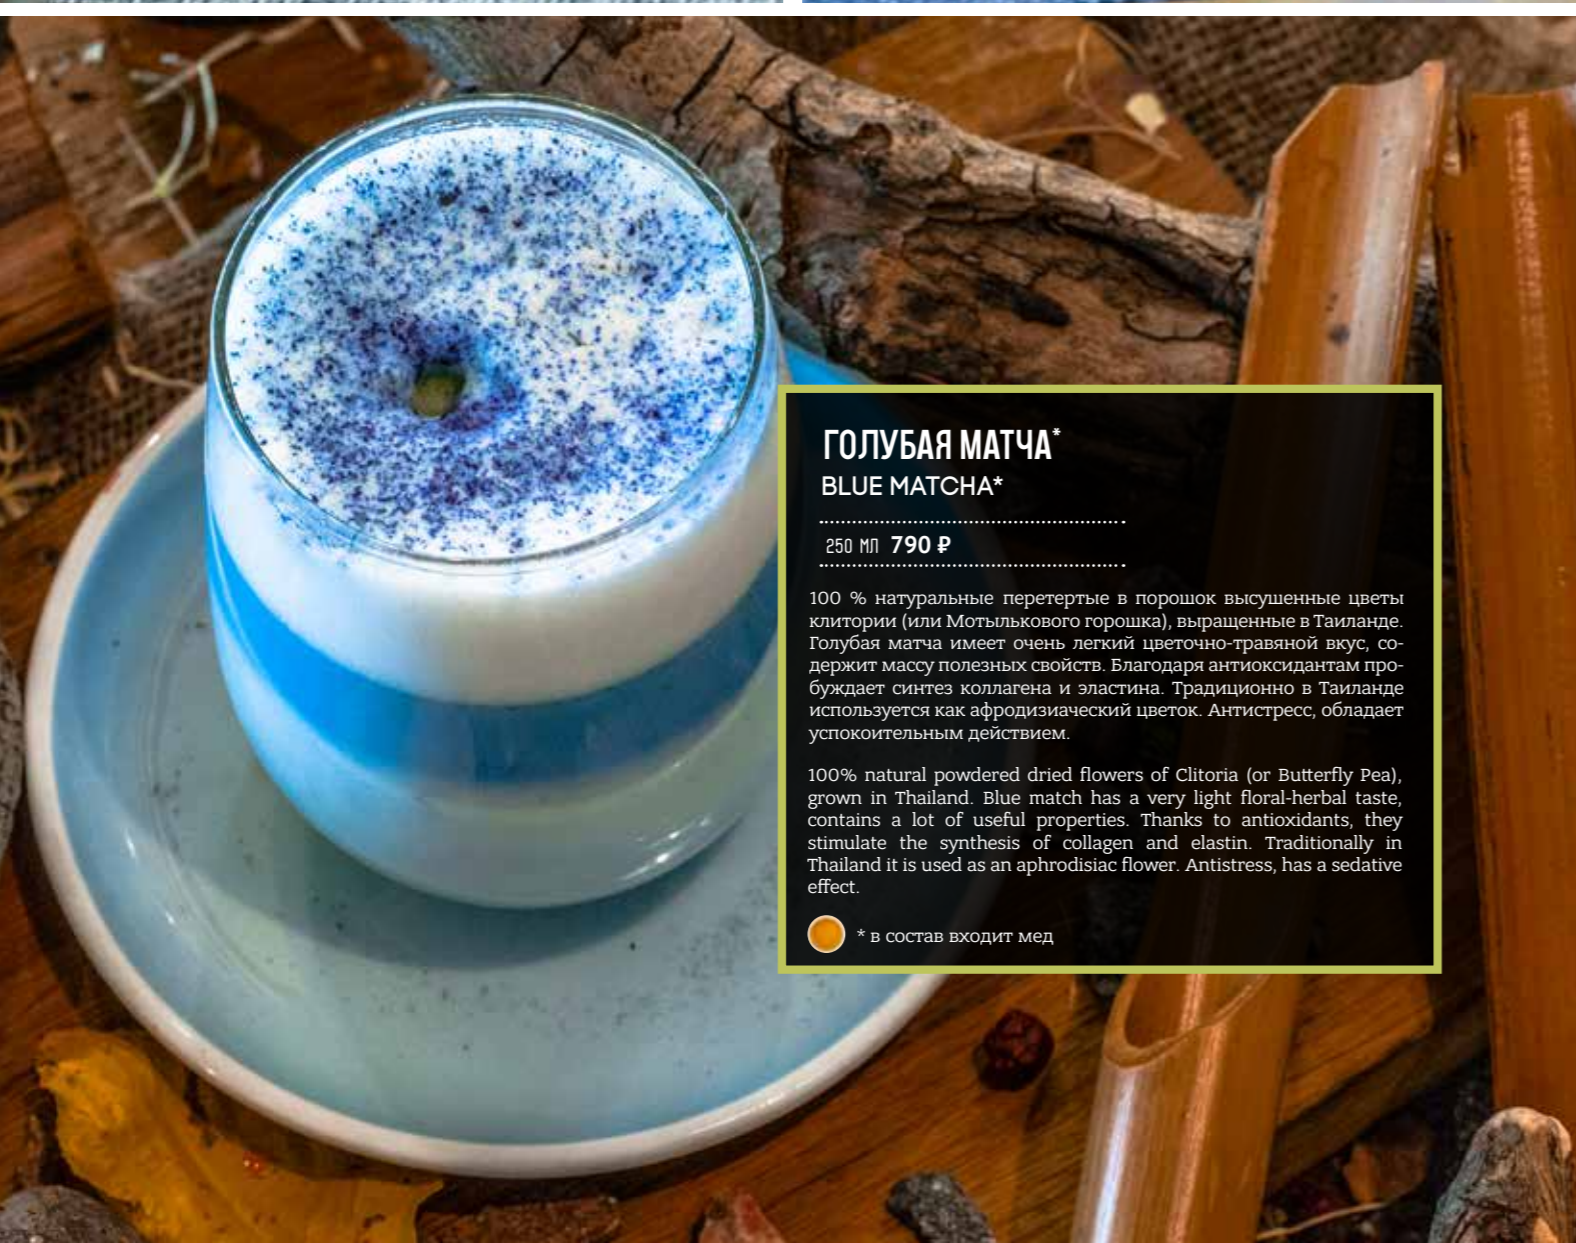

ГОЛУБАЯ МАТЧА* BLUE MATCHA*

250 мл 790 ₺

100 % натуральные перетертые в порошок высушенные цветы клитории (или Мотылькового горошка), выращенные в Таиланде. Голубая матча имеет очень легкий цветочно-травяной вкус, содержит массу полезных свойств. Благодаря антиоксидантам способствует синтезу коллагена и эластина. Традиционно в Таиланде используется как афродизиаческий цветок. Антистресс, обладает успокоительным действием.

100% natural powdered dried flowers of Clitoria (or Butterfly Pea), grown in Thailand. Blue matcha has a very light floral-herbal taste, contains a lot of useful properties. Thanks to antioxidants, they stimulate the synthesis of collagen and elastin. Traditionally in Thailand it is used as an aphrodisiac flower. Antistress, has a sedative effect.

* в состав входит мед